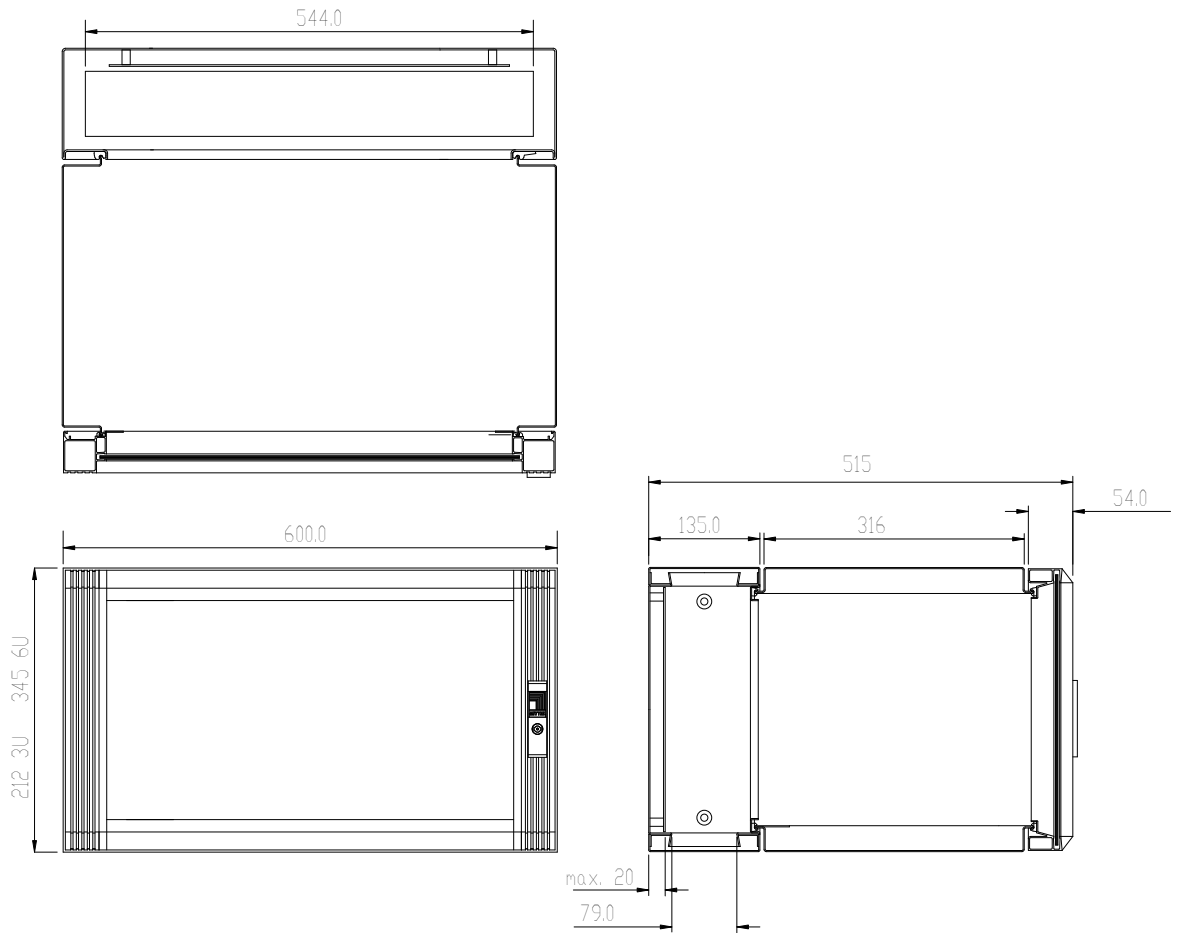

Marine Digital Telephone Exchange (PABX)

CASE DRAWINGS