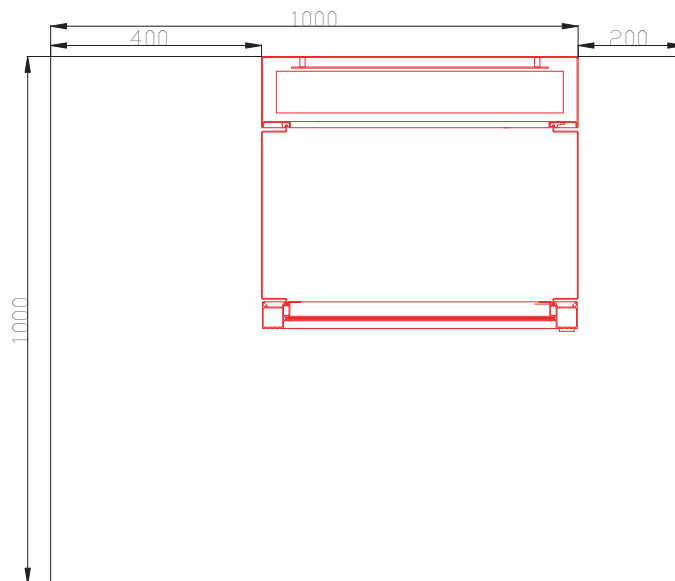

SPACE REQUIREMENTS

<http://www.marinex.co.uk/MN3D>

Marine Communications Limited

59 Bownham Park
Rodborough Common
Stroud, Glos. GL5 5BZ
United Kingdom

Tel: +44 1453 873399
Fax: +44 1453 873344
Email: sales@marinex.co.uk
web: www.marinex.co.uk