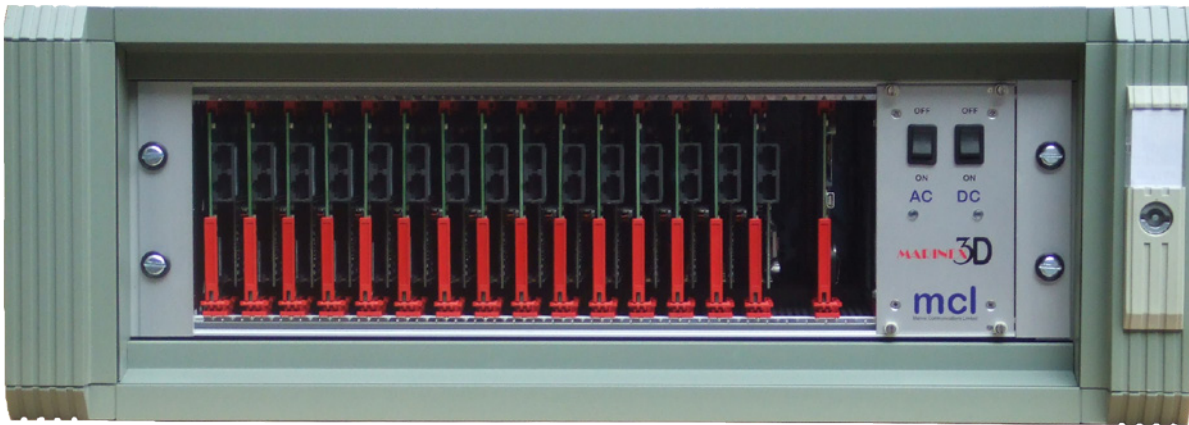

## DESCRIPTION

The Marinex 3D digital telephone exchange is designed for use on-board ships for both external and internal communications. With a maximum capacity of 240 extensions (2x3U units) the exchange provides all the normal telephone functions on a sophisticated 'top of the range' system. The equipment is modular in design using a 3U (120 port) basic module building to a 6U (240 port) system. The exchange is self-contained with an integral MDF or can be rack-mounted with 50 way connection cables.